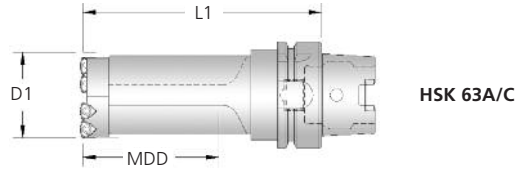

Item Number, Coating and Availability - 10 Piece Packs								
Grade	AM200® 	Stk.	TiN 	Stk.	TiAN 	Stk.	TiCN 	Stk.
Z55	OP-05T308-H	●	OP-05T308-T	●	OP-05T308-A	◆	OP-05T308-N	◆

	Item Number	Item Description	Diameter Range (D1)	Body Length (L1)	Max Drill Depth (MDD)	Stk.
HSK63A/C	OP1-1S-HSK63	OP1 HSK63A/C Short Length	50.80-63.50	143.51	82.55	◆
	OP1-1L-HSK63	OP1 HSK63A/C Long Length	50.80-63.50	200.66	139.70	◆
	OP2-1S-HSK63	OP2 HSK63A/C Short Length	63.50-76.20	181.61	120.65	◆
	OP2-1L-HSK63	OP2 HSK63A/C Long Length	63.50-76.20	257.81	196.85	◆
	OP3-1S-HSK63	OP3 HSK63A/C Short Length	76.20-104.65	194.31	127.00	◆
	OP3-1L-HSK63	OP3 HSK63A/C Long Length	76.20-104.65	295.91	228.60	◆
	OP4-1S-HSK63	OP4 HSK63A/C Short Length	104.65-142.75	194.31	127.00	◆

	Item Number	Item Description	Diameter Range (D1)	Body Length (L1)	Max Drill Depth (MDD)	Stk.
HSK 100A/C	OP1-1S-HSK100	OP1 HSK100A/C Short Length	50.80-63.50	149.86	82.55	◆
	OP1-1L-HSK100	OP1 HSK100A/C Long Length	50.80-63.50	207.01	139.70	◆
	OP2-1S-HSK100	OP2 HSK100A/C Short Length	63.50-76.20	187.96	102.65	◆
	OP2-1L-HSK100	OP2 HSK100A/C Long Length	63.50-76.20	264.16	196.85	◆
	OP3-1S-HSK100	OP3 HSK100A/C Short Length	76.20-104.65	200.66	127.00	◆
	OP3-1L-HSK100	OP3 HSK100A/C Long Length	76.20-104.65	302.26	228.60	◆
	OP4-1S-HSK100	OP4 HSK100A/C Short Length	104.65-142.75	200.66	127.00	◆
	OP4-1L-HSK100	OP4 HSK100A/C Long Length	104.65-142.75	340.36	266.70	◆