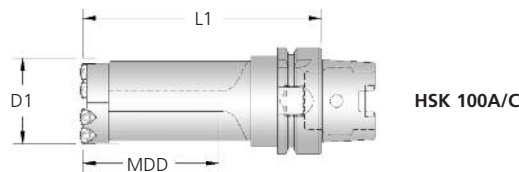

Item Number, Coating and Availability - 10 Piece Packs								
Grade	AM200® 	Stk.	TiN 	Stk.	TiAN 	Stk.	TiCN 	Stk.
Z55	OP-05T308-H	●	OP-05T308-T	●	OP-05T308-A	◆	OP-05T308-N	◆

	Item Number	Item Description	Diameter Range (D1)	Body Length (L1)	Max Drill Depth (MDD)	Stk.
HSK63A/C	OP1-1S-HSK63	OP1 HSK63A/C Short Length	50.80-63.50	143.51	82.55	◆
	OP1-1L-HSK63	OP1 HSK63A/C Long Length	50.80-63.50	200.66	139.70	◆
	OP2-1S-HSK63	OP2 HSK63A/C Short Length	63.50-76.20	181.61	120.65	◆
	OP2-1L-HSK63	OP2 HSK63A/C Long Length	63.50-76.20	257.81	196.85	◆
	OP3-1S-HSK63	OP3 HSK63A/C Short Length	76.20-104.65	194.31	127.00	◆
	OP3-1L-HSK63	OP3 HSK63A/C Long Length	76.20-104.65	295.91	228.60	◆
	OP4-1S-HSK63	OP4 HSK63A/C Short Length	104.65-142.75	194.31	127.00	◆

	Item Number	Item Description	Diameter Range (D1)	Body Length (L1)	Max Drill Depth (MDD)	Stk.
HSK 100A/C	OP1-1S-HSK100	OP1 HSK100A/C Short Length	50.80-63.50	149.86	82.55	◆
	OP1-1L-HSK100	OP1 HSK100A/C Long Length	50.80-63.50	207.01	139.70	◆
	OP2-1S-HSK100	OP2 HSK100A/C Short Length	63.50-76.20	187.96	102.65	◆
	OP2-1L-HSK100	OP2 HSK100A/C Long Length	63.50-76.20	264.16	196.85	◆
	OP3-1S-HSK100	OP3 HSK100A/C Short Length	76.20-104.65	200.66	127.00	◆
	OP3-1L-HSK100	OP3 HSK100A/C Long Length	76.20-104.65	302.26	228.60	◆
	OP4-1S-HSK100	OP4 HSK100A/C Short Length	104.65-142.75	200.66	127.00	◆
	OP4-1L-HSK100	OP4 HSK100A/C Long Length	104.65-142.75	340.36	266.70	◆